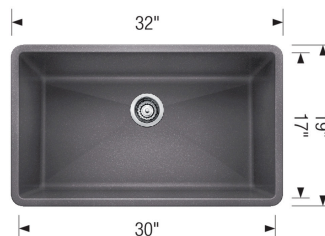

PRECIS SUPER SINGLE SILGRANIT

Sink Specifications

Color	SKU
Biscuit	440151
Café	440147
Metallic Gray	440148
Anthracite	440149
White	440150
Truffle	441297
Cinder	441478
Concrete Gray	442740
Coal Black	442935

Design and Planning Tips

- Min cabinet size: 36 in
- Bowl depth: 9,5 in (240.0 mm)

What is included:

Installation instructions

Cut-out template

Limited Lifetime Warranty

Undermount installation only

Minimum cabinet size: 36"

Cut-out Dimensions:

Cut-out Length: 30.25"

Cut-out Width: 17.25"

Cut-out Below Counter Depth: 10.29"

Sink Bowl Dimensions:

Sink Bowl Length (left-to-right): 30"

Sink Bowl Width (front-to-back): 17"

Sink Bowl Depth: 9.5"