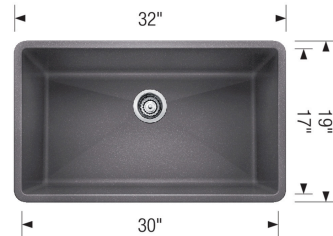

PRECIS SUPER SINGLE SILGRANIT

Sink Specifications

Color	SKU
Biscuit	440151
Café	440147
Metallic Gray	440148
Anthracite	440149
White	440150
Truffle	441297
Cinder	441478
Concrete Gray	442740
Coal Black	442935

Design and Planning Tips

- Min cabinet size: 36 in
- Bowl depth: 9,5 in (240.0 mm)

What is included:

Installation instructions

Cut-out template

Limited Lifetime Warranty

Undermount installation only

Minimum cabinet size: 36"

Cut-out Dimensions:

Cut-out Length: 30.25"

Cut-out Width: 17.25"

Cut-out Below Counter Depth: 10.29"

Sink Bowl Dimensions:

Sink Bowl Length (left-to-right): 30"

Sink Bowl Width (front-to-back): 17"

Sink Bowl Depth: 9.5"