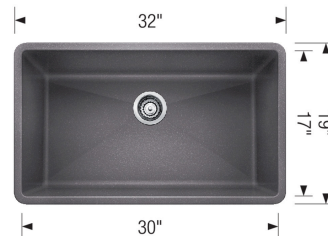

PRECIS SUPER SINGLE SILGRANIT

Sink Specifications

Color	SKU
Biscuit	440151
Café	440147
Metallic Gray	440148
Anthracite	440149
White	440150
Truffle	441297
Cinder	441478
Concrete Gray	442740
Coal Black	442935

Design and Planning Tips

- Min cabinet size: 36 in
- Bowl depth: 9,5 in (240.0 mm)

What is included:

Installation instructions

Cut-out template

Limited Lifetime Warranty

Undermount installation only

Minimum cabinet size: 36"

Cut-out Dimensions:

Cut-out Length: 30.25"

Cut-out Width: 17.25"

Cut-out Below Counter Depth: 10.29"

Sink Bowl Dimensions:

Sink Bowl Length (left-to-right): 30"

Sink Bowl Width (front-to-back): 17"

Sink Bowl Depth: 9.5"