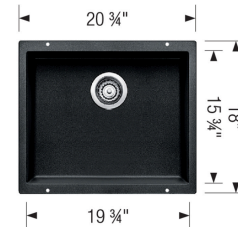

Design and Planning Tips

- Min cabinet size: 24 in
- Bowl depth: 7,5 in (191.0 mm)

What is included:

Installation instructions

Cut-out template

Limited Lifetime Warranty

Undermount installation only

Minimum cabinet size: 24"

Cut-out Dimensions:

Cut-out Length: 19.94"

Cut-out Width: 16"

Cut-out Below Counter Depth: 8.29"

Sink Bowl Dimensions:

Sink Bowl Length (left-to-right): 19.75"

Sink Bowl Width (front-to-back): 15.75"

Sink Bowl Depth: 7.5"

Drain hole compatible with 3.5" strainers or waste flanges

Codes/Standards: CSA B45.8-18/IAPMO Z403-2018

Optional Accessories

Colander 227689

Warranty

BLANCO offers a limited lifetime warranty on all sinks and faucets, as well as a one-year warranty on all custom accessories.

Code/Standards Compliance

BLANCO sinks and faucets are third-party tested and certified to standards and listed by applicable certification bodies. For more information on individual product listings, contact our office or listing organization.

View our how-to videos to learn more about installing and caring for BLANCO products:

<https://www.blanco.com/us-en/service/how-to-videos/how-to-videos-for-sinks/>

Questions? Contact us today

BLANCO America, Inc.
110 Mount Holly By-Pass
Lumberton, NJ 08048

Phone & Fax
Phone: 888-668-6201
Fax: 609-668-6211