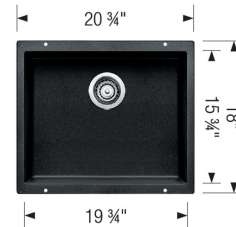

Design and Planning Tips

- Min cabinet size: 24 in
- Bowl depth: 7,5 in (191.0 mm)

What is included:
Installation instructions
Cut-out template
Limited Lifetime Warranty

Undermount installation only
Minimum cabinet size: 24"
Cut-out Dimensions:
Cut-out Length: 19.94"
Cut-out Width: 16"
Cut-out Below Counter Depth: 8.29"
Sink Bowl Dimensions:
Sink Bowl Length (left-to-right): 19.75"
SinkBowl Width (front-to-back): 15.75"
Sink Bowl Depth: 7.5"
Drain hole compatible with 3.5" strainers or waste flanges
Codes/Standards: CSA B45.8-18/IAPMO Z403-2018

Optional Accessories

Colander 227689

Warranty

BLANCO offers a limited lifetime warranty on all sinks and faucets, as well as a one-year warranty on all custom accessories.

Code/Standards Compliance

BLANCO sinks and faucets are third-party tested and certified to standards and listed by applicable certification bodies. For more information on individual product listings, contact our office or listing organization.

View our how-to videos to learn more about installing and caring for BLANCO products:
<https://www.blanco.com/us-en/service/how-to-videos/how-to-videos-for-sinks/>

Questions? Contact us today

BLANCO America, Inc.
110 Mount Holly By-Pass
Lumberton, NJ 08048

Phone & Fax
Phone: 888-668-6201
Fax: 609-668-6211