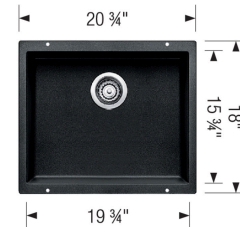

Design and Planning Tips

- Min cabinet size: 24 in
- Bowl depth: 7,5 in (191.0 mm)

What is included:

Installation instructions

Cut-out template

Limited Lifetime Warranty

Undermount installation only

Minimum cabinet size: 24"

Cut-out Dimensions:

Cut-out Length: 19.94"

Cut-out Width: 16"

Cut-out Below Counter Depth: 8.29"

Sink Bowl Dimensions:

Sink Bowl Length (left-to-right): 19.75"

Sink Bowl Width (front-to-back): 15.75"

Sink Bowl Depth: 7.5"

Drain hole compatible with 3.5" strainers or waste flanges

Codes/Standards: CSA B45.8-18/IAPMO Z403-2018

Optional Accessories

Colander 227689

Warranty

BLANCO offers a limited lifetime warranty on all sinks and faucets, as well as a one-year warranty on all custom accessories.

Code/Standards Compliance

BLANCO sinks and faucets are third-party tested and certified to standards and listed by applicable certification bodies. For more information on individual product listings, contact our office or listing organization.

View our how-to videos to learn more about installing and caring for BLANCO products:

<https://www.blanco.com/us-en/service/how-to-videos/how-to-videos-for-sinks/>

Questions? Contact us today

BLANCO America, Inc.
110 Mount Holly By-Pass
Lumberton, NJ 08048

Phone & Fax
Phone: 888-668-6201
Fax: 609-668-6211