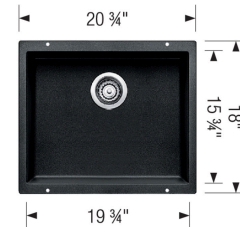

Design and Planning Tips

- Min cabinet size: 24 in
- Bowl depth: 7,5 in (191.0 mm)

What is included:
Installation instructions
Cut-out template
Limited Lifetime Warranty

Undermount installation only
Minimum cabinet size: 24"
Cut-out Dimensions:
Cut-out Length: 19.94"
Cut-out Width: 16"
Cut-out Below Counter Depth: 8.29"
Sink Bowl Dimensions:
Sink Bowl Length (left-to-right): 19.75"
Sink Bowl Width (front-to-back): 15.75"
Sink Bowl Depth: 7.5"
Drain hole compatible with 3.5" strainers or waste flanges
Codes/Standards: CSA B45.8-18/IAPMO Z403-2018

Optional Accessories

Colander 227689

Warranty

BLANCO offers a limited lifetime warranty on all sinks and faucets, as well as a one-year warranty on all custom accessories.

Code/Standards Compliance

BLANCO sinks and faucets are third-party tested and certified to standards and listed by applicable certification bodies. For more information on individual product listings, contact our office or listing organization.

View our how-to videos to learn more about installing and caring for BLANCO products:
<https://www.blanco.com/us-en/service/how-to-videos/how-to-videos-for-sinks/>

Questions? Contact us today

BLANCO America, Inc.
110 Mount Holly By-Pass
Lumberton, NJ 08048

Phone & Fax
Phone: 888-668-6201
Fax: 609-668-6211