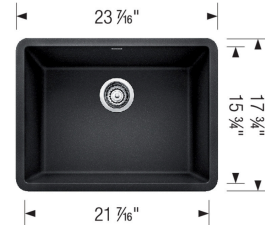

## Design and Planning Tips

- Min cabinet size: 27 in
- Bowl depth: 8,66 in ( 222.0 mm )

What is included:  
Installation instructions  
Cut-out template  
Limited Lifetime Warranty

Undermount installation only  
Minimum cabinet size: 27"  
Cut-out Dimensions:  
Cut-out Length: 21.75"  
Cut-out Width: 16"  
Cut-out Below Counter Depth: 9.45"  
Sink Bowl Dimensions:  
Sink Bowl Length (left-to-right): 21.44"  
Sink Bowl Width (front-to-back): 15.75"  
Sink Bowl Depth: 8.66"  
Drain hole compatible with 3.5" strainers or waste flanges  
Codes/Standards: CSA B45.8-18/IAPMO Z403-2018