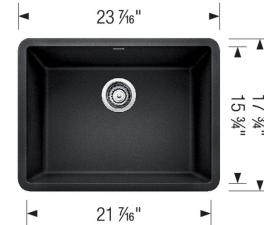

## Design and Planning Tips

- Min cabinet size: 27 in
- Bowl depth: 8,66 in ( 222.0 mm )

What is included:  
Installation instructions  
Cut-out template  
Limited Lifetime Warranty

Undermount installation only  
Minimum cabinet size: 27"  
Cut-out Dimensions:  
Cut-out Length: 21.75"  
Cut-out Width: 16"  
Cut-out Below Counter Depth: 9.45"  
Sink Bowl Dimensions:  
Sink Bowl Length (left-to-right): 21.44"  
Sink Bowl Width (front-to-back): 15.75"  
Sink Bowl Depth: 8.66"  
Drain hole compatible with 3.5" strainers or waste flanges  
Codes/Standards: CSA B45.8-18/IAPMO Z403-2018