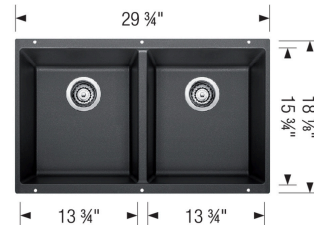

### Design and Planning Tips

- Min cabinet size: 33 in
- Bowl depth: 8 in ( 203.0 mm )

What is included:

Installation instructions

Cut-out template

Limited Lifetime Warranty

Undermount installation only

Minimum cabinet size: 33"

Cut-out Dimensions:

Cut-out Length: 28.79"

Cut-out Width: 16"

Cut-out Below Counter Depth: 8.79"

Left Sink Bowl Dimensions:

Sink Bowl Length (left-to-right): 13.75"

Sink Bowl Width (front-to-back): 15.75"

Sink Bowl Depth: 8"

Right Sink Bowl Dimensions:

Sink Bowl Length (left-to-right): 13.75"

Sink Bowl Width (front-to-back): 15.75"

Sink Bowl Depth: 8"

Drain hole compatible with 3.5" strainers or waste flanges

Codes/Standards: CSA B45.8-18/IAPMO Z403-2018