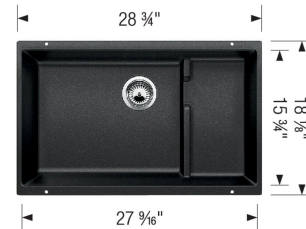

Design and Planning Tips

- Min cabinet size: 33 in
- Bowl depth: 7,87 in (200.0 mm)

What is included:
Installation instructions
Cut-out template
Limited Lifetime Warranty

Undermount installation only
Minimum cabinet size: 33"
Cut-out Dimensions:
Cut-out Length: 27.81"
Cut-out Width: 16"
Cut-out Below Counter Depth: 8.66"
Sink Bowl Dimensions:
Sink Bowl Length (left-to-right): 27.56"
Sink Bowl Width (front-to-back): 15.75"
Sink Bowl Depth: 7.87"
Drain hole compatible with 3.5" strainers or waste flanges
Codes/Standards: CSA B45.8-18/IAPMO Z403-2018

Optional Accessories

CapFlow Strainer Cover 517666

Warranty

BLANCO offers a limited lifetime warranty on all sinks and faucets, as well as a one-year warranty on all custom accessories.

Code/Standards Compliance

BLANCO sinks and faucets are third-party tested and certified to standards and listed by applicable certification bodies. For more information on individual product listings, contact our office or listing organization.

View our how-to videos to learn more about installing and caring for BLANCO products:
<https://www.blanco.com/us-en/service/how-to-videos/how-to-videos-for-sinks/>

Questions? Contact us today

BLANCO America, Inc.
110 Mount Holly By-Pass
Lumberton, NJ 08048

Phone & Fax
Phone: 888-668-6201
Fax: 609-668-6211