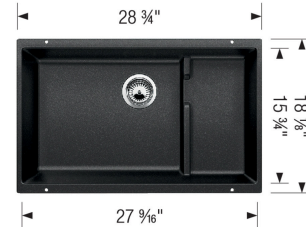

### Design and Planning Tips

- Min cabinet size: 33 in
- Bowl depth: 7,87 in ( 200.0 mm )

What is included:  
Installation instructions  
Cut-out template  
Limited Lifetime Warranty

Undermount installation only  
Minimum cabinet size: 33"  
Cut-out Dimensions:  
Cut-out Length: 27.81"  
Cut-out Width: 16"  
Cut-out Below Counter Depth: 8.66"  
Sink Bowl Dimensions:  
Sink Bowl Length (left-to-right): 27.56"  
Sink Bowl Width (front-to-back): 15.75"  
Sink Bowl Depth: 7.87"  
Drain hole compatible with 3.5" strainers or waste flanges  
Codes/Standards: CSA B45.8-18/IAPMO Z403-2018