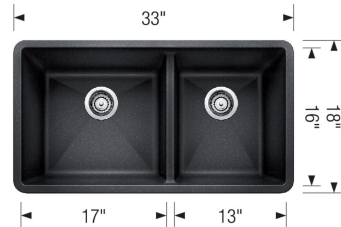

Design and Planning Tips

- Min cabinet size: 36 in
- Bowl depth: 9,5 in (240.0 mm)

What is included:

Installation instructions

Cut-out template

Limited Lifetime Warranty

Undermount installation only

Minimum cabinet size: 36"

Cut-out Dimensions:

Cut-out Length: 31.25"

Cut-out Width: 16.25"

Cut-out Below Counter Depth: 10.29"

Left Sink Bowl Dimensions:

Sink Bowl Length (left-to-right): 17"

Sink Bowl Width (front-to-back): 16"

Sink Bowl Depth: 9.5"

Right Sink Bowl Dimensions:

Sink Bowl Length (left-to-right): 13"

Sink Bowl Width (front-to-back): 16"

Sink Bowl Depth: 9.5"

Drain hole compatible with 3.5" strainers or waste flanges

Cannot be shipped UPS

Codes/Standards: CSA B45.8-18/IAPMO Z403-2018

Optional Accessories

Colander 227689

Warranty

BLANCO offers a limited lifetime warranty on all sinks and faucets, as well as a one-year warranty on all custom accessories.

Code/Standards Compliance

BLANCO sinks and faucets are third-party tested and certified to standards and listed by applicable certification bodies. For more information on individual product listings, contact our office or listing organization.

View our how-to videos to learn more about installing and caring for BLANCO products:

<https://www.blanco.com/us-en/service/how-to-videos/how-to-videos-for-sinks/>