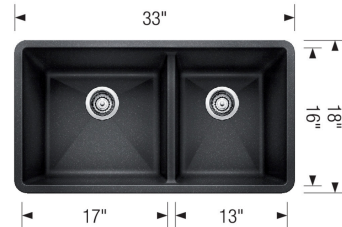

Design and Planning Tips

- Min cabinet size: 36 in
- Bowl depth: 9,5 in (240.0 mm)

What is included:

Installation instructions

Cut-out template

Limited Lifetime Warranty

Undermount installation only

Minimum cabinet size: 36"

Cut-out Dimensions:

Cut-out Length: 31.25"

Cut-out Width: 16.25"

Cut-out Below Counter Depth: 10.29"

Left Sink Bowl Dimensions:

Sink Bowl Length (left-to-right): 17"

Sink Bowl Width (front-to-back): 16"

Sink Bowl Depth: 9.5"

Right Sink Bowl Dimensions:

Sink Bowl Length (left-to-right): 13"

Sink Bowl Width (front-to-back): 16"

Sink Bowl Depth: 9.5"

Drain hole compatible with 3.5" strainers or waste flanges

Cannot be shipped UPS

Codes/Standards: CSA B45.8-18/IAPMO Z403-2018

Optional Accessories

Colander 227689

Warranty

BLANCO offers a limited lifetime warranty on all sinks and faucets, as well as a one-year warranty on all custom accessories.

Code/Standards Compliance

BLANCO sinks and faucets are third-party tested and certified to standards and listed by applicable certification bodies. For more information on individual product listings, contact our office or listing organization.

View our how-to videos to learn more about installing and caring for BLANCO products:

<https://www.blanco.com/us-en/service/how-to-videos/how-to-videos-for-sinks/>