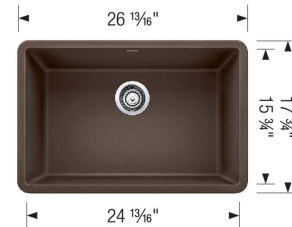

PRECIS 27 SILGRANIT

Sink Specifications

Color	SKU
Anthracite	522259
Cinder	522427
Truffle	522432
Metallic Gray	522428
Café	522433
White	522429
Biscuit	522430
Concrete Gray	442890
Coal Black	442930

Design and Planning Tips

- Min cabinet size: 30 in
- Bowl depth: 8,66 in (222.0 mm)

What is included:
Installation instructions
Cut-out template
Limited Lifetime Warranty

Undermount installation only
Minimum cabinet size: 30"
Cut-out Dimensions:
Cut-out Length: 25"
Cut-out Width: 16"
Cut-out Below Counter Depth: 9.45"
Sink Bowl Dimensions:
Sink Bowl Length (left-to-right): 24.81"
Sink Bowl Width (front-to-back): 15.75"
Sink Bowl Depth: 8.66"
Drain hole compatible with 3.5" strainers or waste flanges
Codes/Standards: CSA B45.8-18/IAPMO Z403-2018