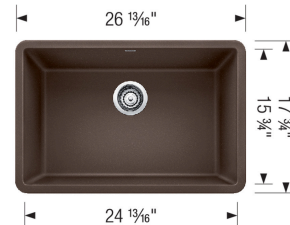

## PRECIS 27 SILGRANIT

### Sink Specifications

Color	SKU
Anthracite	522259
Cinder	522427
Truffle	522432
Metallic Gray	522428
Café	522433
White	522429
Biscuit	522430
Concrete Gray	442890
Coal Black	442930

### Design and Planning Tips

- Min cabinet size: 30 in
- Bowl depth: 8,66 in ( 222.0 mm )

What is included:  
Installation instructions  
Cut-out template  
Limited Lifetime Warranty

Undermount installation only  
Minimum cabinet size: 30"  
Cut-out Dimensions:  
Cut-out Length: 25"  
Cut-out Width: 16"  
Cut-out Below Counter Depth: 9.45"  
Sink Bowl Dimensions:  
Sink Bowl Length (left-to-right): 24.81"  
Sink Bowl Width (front-to-back): 15.75"  
Sink Bowl Depth: 8.66"  
Drain hole compatible with 3.5" strainers or waste flanges  
Codes/Standards: CSA B45.8-18/IAPMO Z403-2018