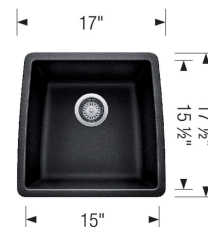

PERFORMA BAR SILGRANIT

Sink Specifications

Color	SKU
Café	440078
Anthracite	440079
Biscuit	440080
White	440081
Metallic Gray	440082
Truffle	441288
Cinder	441475
Concrete Gray	442736
Coal Black	442938

Design and Planning Tips

- Min cabinet size: 21 in
- Bowl depth: 9 in (229.0 mm)

What is included:
Installation instructions
Cut-out template
Limited Lifetime Warranty

Undermount installation only
Minimum cabinet size: 21"
Cut-out Dimensions:
Cut-out Length: 15.25"
Cut-out Width: 15.75"
Cut-out Below Counter Depth: 9.79"
Sink Bowl Dimensions:
Sink Bowl Length (left-to-right): 15"
Sink Bowl Width (front-to-back): 15.5"
Sink Bowl Depth: 9"
Drain hole compatible with 3.5" strainers or waste flanges
Codes/Standards: CSA B45.8-18/IAPMO Z403-2018