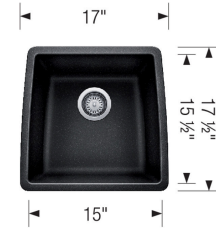

PERFORMA BAR SILGRANIT

Sink Specifications

Color	SKU
Café	440078
Anthracite	440079
Biscuit	440080
White	440081
Metallic Gray	440082
Truffle	441288
Cinder	441475
Concrete Gray	442736
Coal Black	442938

Design and Planning Tips

- Min cabinet size: 21 in
- Bowl depth: 9 in (229.0 mm)

What is included:
Installation instructions
Cut-out template
Limited Lifetime Warranty

Undermount installation only
Minimum cabinet size: 21"
Cut-out Dimensions:
Cut-out Length: 15.25"
Cut-out Width: 15.75"
Cut-out Below Counter Depth: 9.79"
Sink Bowl Dimensions:
Sink Bowl Length (left-to-right): 15"
Sink Bowl Width (front-to-back): 15.5"
Sink Bowl Depth: 9"
Drain hole compatible with 3.5" strainers or waste flanges
Codes/Standards: CSA B45.8-18/IAPMO Z403-2018