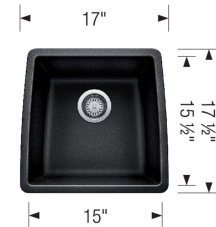

PERFORMA BAR SILGRANIT

Sink Specifications

Color	SKU
Café	440078
Anthracite	440079
Biscuit	440080
White	440081
Metallic Gray	440082
Truffle	441288
Cinder	441475
Concrete Gray	442736
Coal Black	442938

Design and Planning Tips

- Min cabinet size: 21 in
- Bowl depth: 9 in (229.0 mm)

What is included:
Installation instructions
Cut-out template
Limited Lifetime Warranty

Undermount installation only
Minimum cabinet size: 21"
Cut-out Dimensions:
Cut-out Length: 15.25"
Cut-out Width: 15.75"
Cut-out Below Counter Depth: 9.79"
Sink Bowl Dimensions:
Sink Bowl Length (left-to-right): 15"
Sink Bowl Width (front-to-back): 15.5"
Sink Bowl Depth: 9"
Drain hole compatible with 3.5" strainers or waste flanges
Codes/Standards: CSA B45.8-18/IAPMO Z403-2018