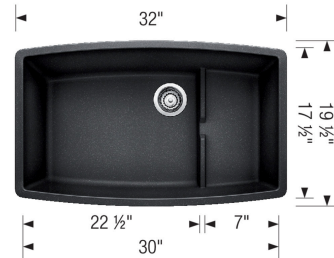

Design and Planning Tips

- Min cabinet size: 36 in
- Bowl depth: 10 in (254.0 mm)

What is included:
Installation instructions
Cut-out template
Limited Lifetime Warranty

Undermount installation only
Minimum cabinet size: 36"
Cut-out Dimensions:
Cut-out Length: 30.25"
Cut-out Width: 17.75"
Cut-out Below Counter Depth: 10.79"
Sink Bowl Dimensions:
Sink Bowl Length (left-to-right): 30"
Sink Bowl Width (front-to-back): 15.5"
Sink Bowl Depth: 10"