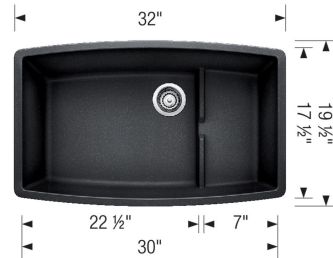

Design and Planning Tips

- Min cabinet size: 36 in
- Bowl depth: 10 in (254.0 mm)

What is included:
Installation instructions
Cut-out template
Limited Lifetime Warranty

Undermount installation only
Minimum cabinet size: 36"
Cut-out Dimensions:
Cut-out Length: 30.25"
Cut-out Width: 17.75"
Cut-out Below Counter Depth: 10.79"
Sink Bowl Dimensions:
Sink Bowl Length (left-to-right): 30"
Sink Bowl Width (front-to-back): 15.5"
Sink Bowl Depth: 10"