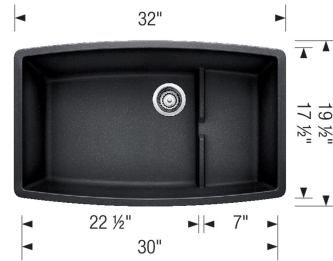

Design and Planning Tips

- Min cabinet size: 36 in
- Bowl depth: 10 in (254.0 mm)

What is included:
Installation instructions
Cut-out template
Limited Lifetime Warranty

Undermount installation only
Minimum cabinet size: 36"

Cut-out Dimensions:
Cut-out Length: 30.25"
Cut-out Width: 17.75"
Cut-out Below Counter Depth: 10.79"
Sink Bowl Dimensions:
Sink Bowl Length (left-to-right): 30"
Sink Bowl Width (front-to-back): 15.5"
Sink Bowl Depth: 10"