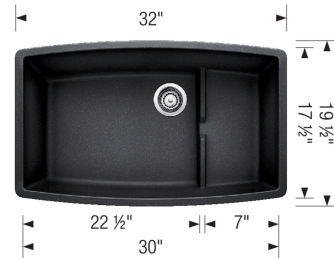

### Design and Planning Tips

- Min cabinet size: 36 in
- Bowl depth: 10 in ( 254.0 mm )

What is included:  
Installation instructions  
Cut-out template  
Limited Lifetime Warranty

Undermount installation only  
Minimum cabinet size: 36"  
Cut-out Dimensions:  
Cut-out Length: 30.25"  
Cut-out Width: 17.75"  
Cut-out Below Counter Depth: 10.79"  
Sink Bowl Dimensions:  
Sink Bowl Length (left-to-right): 30"  
Sink Bowl Width (front-to-back): 15.5"  
Sink Bowl Depth: 10"