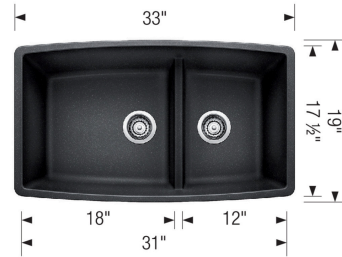

PERFORMA 1³/₄ LOW DIVIDE SILGRANIT

Sink Specifications

Color	SKU
Truffle	441315
Metallic Gray	441309
White	441310
Biscuit	441311
Anthracite	441312
Café	441313
Cinder	441474
Concrete Gray	442735
Coal Black	442939

Design and Planning Tips

- Min cabinet size: 36 in
- Bowl depth: 10 in (254.0 mm)

What is included:

Installation instructions

Cut-out template

Limited Lifetime Warranty

Undermount installation only

Minimum cabinet size: 36"

Cut-out Dimensions:

Cut-out Length: 30.25"

Cut-out Width: 17.75"

Cut-out Below Counter Depth: 10.79"

Left Sink Bowl Dimensions:

Sink Bowl Length (left-to-right): 18"

Sink Bowl Width (front-to-back): 17.5"

Sink Bowl Depth: 10"

Right Sink Bowl Dimensions:

Sink Bowl Length (left-to-right): 12"

Sink Bowl Width (front-to-back): 17.5"

Sink Bowl Depth: 10"

Low Divide Height: 6"

Drain hole compatible with 3.5" strainers or waste flanges