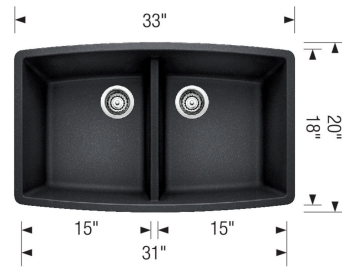

### Design and Planning Tips

- Min cabinet size: 36 in
- Bowl depth: 10 in ( 254.0 mm )

What is included:

Installation instructions

Cut-out template

Limited Lifetime Warranty

Undermount installation only

Minimum cabinet size: 36"

Cut-out Dimensions:

Cut-out Length: 31.25"

Cut-out Width: 18.25"

Cut-out Below Counter Depth: 10.79"

Left Sink Bowl Dimensions:

Sink Bowl Length (left-to-right): 15"

Sink Bowl Width (front-to-back): 18"

Sink Bowl Depth: 10"

Right Sink Bowl Dimensions:

Sink Bowl Length (left-to-right): 15"

Sink Bowl Width (front-to-back): 18"

Sink Bowl Depth: 10"

Drain hole compatible with 3.5" strainers or waste flanges

Codes/Standards: CSA B45.8-18/IAPMO Z403-2018