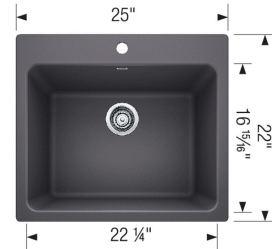

BLANCO

Sink Specifications

LIVEN SILGRANIT

Color	SKU
Biscuit	401925
Truffle	401926
White	401927
Anthracite	401920
Café	401922
Cinder	401923
Metallic Gray	401924
Concrete Gray	442762
Coal Black	442924

Design and Planning Tips

- Min cabinet size: 24 in
- Bowl depth: 12 in (305.0 mm)

What is included:

Sink clips

Installation instructions

Cut-out template

Limited Lifetime Warranty

Drop-in or Undermount installation

Minimum cabinet size (drop-in) 24"

Minimum cabinet size (undermount) 30"

Cut-out Dimensions:

Cut-out Length: 23.5"

Cut-out Width: 20.5"

Cut-out Below Counter Depth: 11.21"

Sink Bowl Dimensions:

Sink Bowl Length (left-to-right): 22.25"

Sink Bowl Width (front-to-back): 16.94"

Sink Bowl Depth: 12"

Pre-drilled for single-hole faucet with 4 additional knock-out holes

Drain hole compatible with 3.5" strainers or waste flanges

Codes/Standards: CSA B45.8-18/IAPMO Z403-2018

Optional Accessories