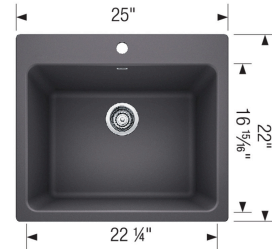

## Design and Planning Tips

- Min cabinet size: 24 in
- Bowl depth: 12 in ( 305.0 mm )

What is included:

Sink clips  
Installation instructions  
Cut-out template  
Limited Lifetime Warranty

Drop-in or Undermount installation  
Minimum cabinet size (drop-in) 24"  
Minimum cabinet size (undermount) 30"

Cut-out Dimensions:

Cut-out Length: 23.5"

Cut-out Width: 20.5"

Cut-out Below Counter Depth: 11.21"

Sink Bowl Dimensions:

Sink Bowl Length (left-to-right): 22.25"

Sink Bowl Width (front-to-back): 16.94"

Sink Bowl Depth: 12"