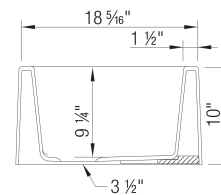

Optional Accessories

3-in-1 Basket Strainer	441231
Beech Cutting Board	235010
3-in-1 Disposal Flange	441232

Warranty

BLANCO offers a limited lifetime warranty on all sinks and faucets, as well as a one-year warranty on all custom accessories.

Code/Standards Compliance

BLANCO sinks and faucets are third-party tested and certified to standards and listed by applicable certification bodies. For more information on individual product listings, contact our office or listing organization.

View our how-to videos to learn more about installing and caring for BLANCO products:

<https://www.blanco.com/us-en/service/how-to-videos/how-to-videos-for-sinks/>