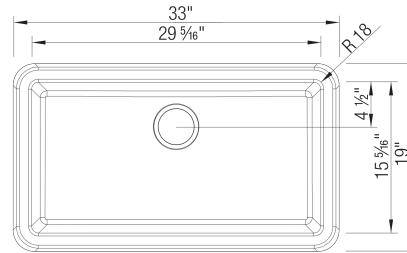

IKON 33 SILGRANIT

Design and Planning Tips

- Min cabinet size: 36 in
- Bowl depth: 9-1/4" in (235.0 mm)

What is included:

Installation instructions

Cabinet template

Limited Lifetime Warranty

Apron front installation only

Minimum cabinet size: 36"

Cut-out Dimensions: custom installation. Use sink as template

Sink Bowl Dimensions:

Sink Bowl Length (left-to-right): 29.31"

Sink Bowl Width (front-to-back): 15.31"

Sink Bowl Depth: 9.25"

Apron Front Depth: 10"

Drain hole compatible with 3.5" strainers or waste flanges

To protect from damage, this model must be shipped on a pallet. (Cannot be shipped UPS)

Codes/Standards: CSA B45.8-18/IAPMO Z403-2018