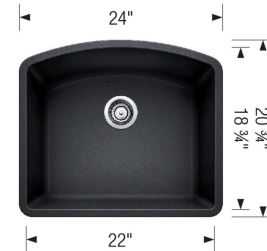

### Design and Planning Tips

- Min cabinet size: 27 in
- Bowl depth: 10 in ( 254.0 mm )

What is included:  
Installation instructions  
Cut-out template  
Limited Lifetime Warranty

Undermount installation only  
Minimum cabinet size 27"

Cut-out Dimensions:  
Cut-out Length: 22.5"  
Cut-out Width: 19.3"  
Cut-out Below Counter Depth: 10.79"  
Sink Bowl Dimensions:  
Sink Bowl Length (left-to-right): 22"  
Sink Bowl Width (front-to-back): 18.81"  
Sink Bowl Depth: 10"