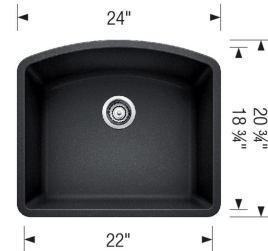

DIAMOND SINGLE SILGRANIT

Sink Specifications

Color	SKU
Café	440172
Metallic Gray	440173
Anthracite	440174
White	440175
Biscuit	440176
Truffle	441281
Cinder	441468
Concrete Gray	442750
Coal Black	442906

Design and Planning Tips

- Min cabinet size: 27 in
- Bowl depth: 10 in (254.0 mm)

What is included:
Installation instructions
Cut-out template
Limited Lifetime Warranty

Undermount installation only
Minimum cabinet size 27"

Cut-out Dimensions:
Cut-out Length: 22.5"
Cut-out Width: 19.3"
Cut-out Below Counter Depth: 10.79"
Sink Bowl Dimensions:
Sink Bowl Length (left-to-right): 22"
Sink Bowl Width (front-to-back): 18.81"
Sink Bowl Depth: 10"