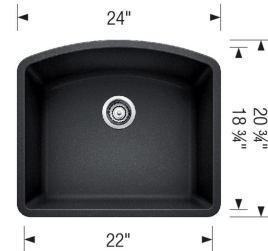

### Design and Planning Tips

- Min cabinet size: 27 in
- Bowl depth: 10 in ( 254.0 mm )

What is included:  
Installation instructions  
Cut-out template  
Limited Lifetime Warranty

Undermount installation only  
Minimum cabinet size 27"

Cut-out Dimensions:  
Cut-out Length: 22.5"  
Cut-out Width: 19.3"  
Cut-out Below Counter Depth: 10.79"  
Sink Bowl Dimensions:  
Sink Bowl Length (left-to-right): 22"  
Sink Bowl Width (front-to-back): 18.81"  
Sink Bowl Depth: 10"