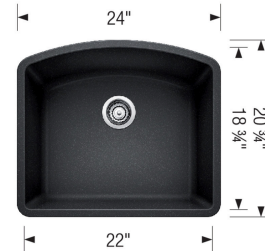

DIAMOND SINGLE SILGRANIT

Sink Specifications

Color	SKU
Café	440172
Metallic Gray	440173
Anthracite	440174
White	440175
Biscuit	440176
Truffle	441281
Cinder	441468
Concrete Gray	442750
Coal Black	442906

Design and Planning Tips

- Min cabinet size: 27 in
- Bowl depth: 10 in (254.0 mm)

What is included:
Installation instructions
Cut-out template
Limited Lifetime Warranty

Undermount installation only
Minimum cabinet size 27"

Cut-out Dimensions:
Cut-out Length: 22.5"
Cut-out Width: 19.3"
Cut-out Below Counter Depth: 10.79"
Sink Bowl Dimensions:
Sink Bowl Length (left-to-right): 22"
Sink Bowl Width (front-to-back): 18.81"
Sink Bowl Depth: 10"