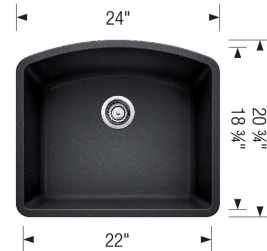

DIAMOND SINGLE SILGRANIT

Sink Specifications

Color	SKU
Café	440172
Metallic Gray	440173
Anthracite	440174
White	440175
Biscuit	440176
Truffle	441281
Cinder	441468
Concrete Gray	442750
Coal Black	442906

Design and Planning Tips

- Min cabinet size: 27 in
- Bowl depth: 10 in (254.0 mm)

What is included:

Installation instructions

Cut-out template

Limited Lifetime Warranty

Undermount installation only

Minimum cabinet size 27"

Cut-out Dimensions:

Cut-out Length: 22.5"

Cut-out Width: 19.3"

Cut-out Below Counter Depth: 10.79"

Sink Bowl Dimensions:

Sink Bowl Length (left-to-right): 22"

Sink Bowl Width (front-to-back): 18.81"

Sink Bowl Depth: 10"

Drain hole compatible with 3.5" strainers or waste flanges