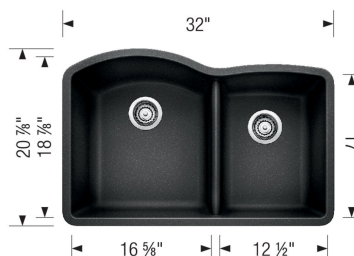

Sink Specifications

Color	SKU
Truffle	441596
Anthracite	441590
Cinder	441591
Café	441597
Metallic Gray	441592
White	441593
Biscuit	441594
Concrete Gray	442742
Coal Black	442910

DIAMOND 1³/₄ LOW DIVIDE SILGRANIT

Design and Planning Tips

- Min cabinet size: 36 in
- Bowl depth: 9,5 in (240.0 mm)

What is included:

Installation instructions

Cut-out template

Limited Lifetime Warranty

Undermount installation only

Minimum cabinet size: 36"

Cut-out Dimensions:

Cut-out Length: 29.87"

Cut-out Width: 19.35"

Cut-out Below Counter Depth: 10.29"

Left Sink Bowl Dimensions:

Sink Bowl Length (left-to-right): 16.63"

Sink Bowl Width (front-to-back): 18.88"

Sink Bowl Depth: 9.5"

Right Sink Bowl Dimensions:

Sink Bowl Length (left-to-right): 12.5"

Sink Bowl Width (front-to-back): 17"

Sink Bowl Depth: 9.5"

Low Divide Height: 5.5"

Drain hole compatible with 3.5" strainers or waste flanges