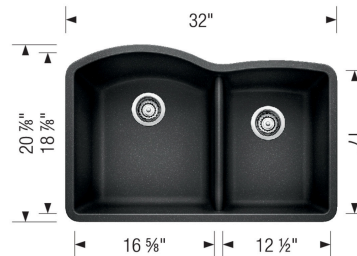

Sink Specifications

Color	SKU
Truffle	441596
Anthracite	441590
Cinder	441591
Café	441597
Metallic Gray	441592
White	441593
Biscuit	441594
Concrete Gray	442742
Coal Black	442910

DIAMOND 1³/₄ LOW DIVIDE SILGRANIT

Design and Planning Tips

- Min cabinet size: 36 in
- Bowl depth: 9,5 in (240.0 mm)

What is included:

Installation instructions

Cut-out template

Limited Lifetime Warranty

Undermount installation only

Minimum cabinet size: 36"

Cut-out Dimensions:

Cut-out Length: 29.87"

Cut-out Width: 19.35"

Cut-out Below Counter Depth: 10.29"

Left Sink Bowl Dimensions:

Sink Bowl Length (left-to-right): 16.63"

Sink Bowl Width (front-to-back): 18.88"

Sink Bowl Depth: 9.5"

Right Sink Bowl Dimensions:

Sink Bowl Length (left-to-right): 12.5"

Sink Bowl Width (front-to-back): 17"

Sink Bowl Depth: 9.5"

Low Divide Height: 5.5"

Drain hole compatible with 3.5" strainers or waste flanges