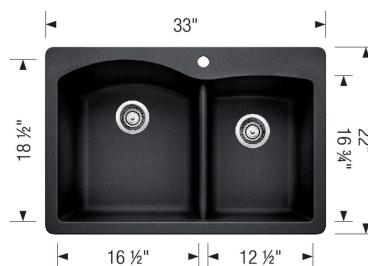

DIAMOND 1³/₄ DUAL MOUNT SILGRANIT

Sink Specifications

Color	SKU
Café	440213
Metallic Gray	440214
Anthracite	440215
White	440216
Biscuit	440217
Truffle	441283
Cinder	441465
Concrete Gray	442744
Coal Black	442908

Design and Planning Tips

- Min cabinet size: 36 in
- Bowl depth: 9,5 in (240.0 mm)

What is included:

Sink clips

Installation instructions

Cut-out template

Limited Lifetime Warranty

Drop-in or Undermount installation

Minimum cabinet size (drop-in) 33"

Minimum cabinet size (undermount) 36"

Cut-out Dimensions:

Cut-out Length: 32.25"

Cut-out Width: 21.25"

Cut-out Below Counter Depth: 8.71"

Left Sink Bowl Dimensions:

Sink Bowl Length (left-to-right): 16.63"

Sink Bowl Width (front-to-back): 18.88"

Sink Bowl Depth: 9.5"

Right Sink Bowl Dimensions:

Sink Bowl Length (left-to-right): 12.5"

Sink Bowl Width (front-to-back): 17"

Sink Bowl Depth: 8"

Pre-drilled for single-hole faucet with 4 additional knock-out holes