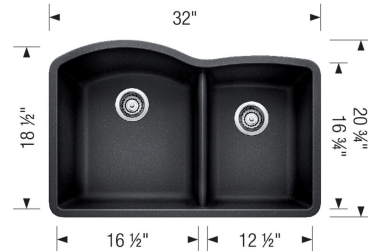

## DIAMOND 1<sup>3</sup>/<sub>4</sub> SILGRANIT

## Design and Planning Tips

- Min cabinet size: 36 in
- Bowl depth: 9,5 in ( 240.0 mm )

What is included:  
Installation instructions  
Cut-out template  
Limited Lifetime Warranty

Undermount installation only  
Minimum cabinet size: 36"  
Cut-out Dimensions:  
Cut-out Length: 29.87"  
Cut-out Width: 19.35"  
Cut-out Below Counter Depth: 10.29"  
Left Sink Bowl Dimensions:  
Sink Bowl Length (left-to-right): 16.63"  
Sink Bowl Width (front-to-back): 18.88"  
Sink Bowl Depth: 9.5"  
Right Sink Bowl Dimensions:  
Sink Bowl Length (left-to-right): 12.5"  
Sink Bowl Width (front-to-back): 17"  
Sink Bowl Depth: 8"  
Drain hole compatible with 3.5" strainers or waste flanges  
Codes/Standards: CSA B45.8-18/IAPMO Z403-2018