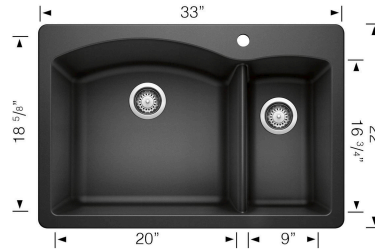

Sink Specifications

Color	SKU
Biscuit	440201
Café	440197
Metallic Gray	440198
Anthracite	440199
White	440200
Truffle	441282
Cinder	441464
Concrete Gray	442751
Coal Black	442907

DIAMOND 1½ DUAL MOUNT SILGRANIT

Design and Planning Tips

- Min cabinet size: 36 in
- Bowl depth: 9,5 in (240.0 mm)

What is included:

Sink clips
Installation instructions
Cut-out template
Limited Lifetime Warranty

Drop-in or Undermount installation
Minimum cabinet size (drop-in) 33"
Minimum cabinet size (undermount) 36"
Cut-out Dimensions:
Cut-out Length: 32.25"
Cut-out Width: 21.25"
Cut-out Below Counter Depth: 8.71"
Left Sink Bowl Dimensions:
Sink Bowl Length (left-to-right): 20"
Sink Bowl Width (front-to-back): 18.63"
Sink Bowl Depth: 9.5"
Right Sink Bowl Dimensions:
Sink Bowl Length (left-to-right): 9"
Sink Bowl Width (front-to-back): 16.75"
Sink Bowl Depth: 8"
Pre-drilled for single-hole faucet with 3 additional knock-out holes
Drain hole compatible with 3.5" strainers or waste flanges
Codes/Standards: CSA B45.8-18/IAPMO Z403-2018