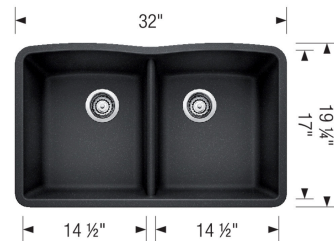

DIAMOND EQUAL DOUBLE LOW DIVIDE SILGRANIT

Sink Specifications

Color	SKU
Cinder	442071
Truffle	442072
White	442074
Anthracite	442075
Biscuit	442076
Metallic Gray	442077
Café	442078
Concrete Gray	442746
Coal Black	442914

Design and Planning Tips

- Bowl depth: 9,5 in

What is included:
Installation instructions
Cut-out template
Limited Lifetime Warranty

Undermount installation only
Minimum cabinet size: 36"
Cut-out Dimensions:
Cut-out Length: 30.5"
Cut-out Width: 17.25"
Cut-out Below Counter Depth: 10.29"
Left Sink Bowl Dimensions:
Sink Bowl Length (left-to-right): 14.5"
Sink Bowl Width (front-to-back): 17"
Sink Bowl Depth: 9.5"
Right Sink Bowl Dimensions:
Sink Bowl Length (left-to-right): 14.5"
Sink Bowl Width (front-to-back): 17"
Sink Bowl Depth: 9.5"
Low Divide Height: 5.5"
Drain hole compatible with 3.5" strainers or waste flanges
Codes/Standards: CSA B45.8-18/IAPMO Z403-2018