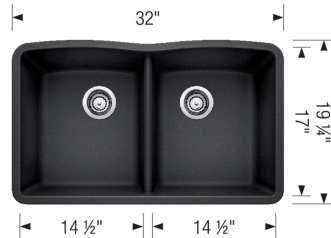

## Design and Planning Tips

- Min cabinet size: 36 in
- Bowl depth: 9,5 in ( 240.0 mm )

What is included:

Installation instructions

Cut-out template

Limited Lifetime Warranty

Undermount installation only

Minimum cabinet size: 36"

Cut-out Dimensions:

Cut-out Length: 30.5"

Cut-out Width: 17.25"

Cut-out Depth: 10.29"

Left Sink Bowl Dimensions:

Sink Bowl Length (left-to-right): 14.5"

Sink Bowl Width (front-to-back): 17"

Sink Bowl Depth: 9.5"

Right Sink Bowl Dimensions:

Sink Bowl Length (left-to-right): 14.5"

Sink Bowl Width (front-to-back): 17"

Sink Bowl Depth: 9.5"

Drain hole compatible with 3.5" strainers or waste flanges

Codes/Standards: CSA B45.8-18/IAPMO Z403-2018