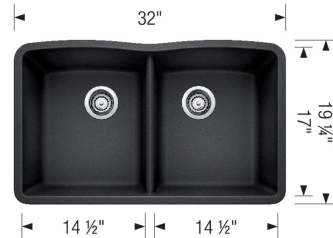

Design and Planning Tips

- Min cabinet size: 36 in
- Bowl depth: 9,5 in (240.0 mm)

What is included:

Installation instructions

Cut-out template

Limited Lifetime Warranty

Undermount installation only

Minimum cabinet size: 36"

Cut-out Dimensions:

Cut-out Length: 30.5"

Cut-out Width: 17.25"

Cut-out Depth: 10.29"

Left Sink Bowl Dimensions:

Sink Bowl Length (left-to-right): 14.5"

Sink Bowl Width (front-to-back): 17"

Sink Bowl Depth: 9.5"

Right Sink Bowl Dimensions:

Sink Bowl Length (left-to-right): 14.5"

Sink Bowl Width (front-to-back): 17"

Sink Bowl Depth: 9.5"

Drain hole compatible with 3.5" strainers or waste flanges

Codes/Standards: CSA B45.8-18/IAPMO Z403-2018