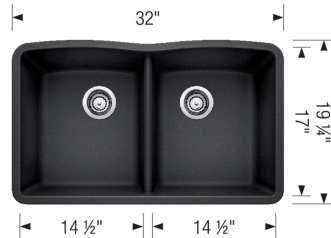

Design and Planning Tips

- Min cabinet size: 36 in
- Bowl depth: 9,5 in (240.0 mm)

What is included:
Installation instructions
Cut-out template
Limited Lifetime Warranty

Undermount installation only

Minimum cabinet size: 36"

Cut-out Dimensions:

Cut-out Length: 30.5"

Cut-out Width: 17.25"

Cut-out Depth: 10.29"

Left Sink Bowl Dimensions:

Sink Bowl Length (left-to-right): 14.5"

Sink Bowl Width (front-to-back): 17"

Sink Bowl Depth: 9.5"

Right Sink Bowl Dimensions:

Sink Bowl Length (left-to-right): 14.5"

Sink Bowl Width (front-to-back): 17"

Sink Bowl Depth: 9.5"

Drain hole compatible with 3.5" strainers or waste flanges

Codes/Standards: CSA B45.8-18/IAPMO Z403-2018