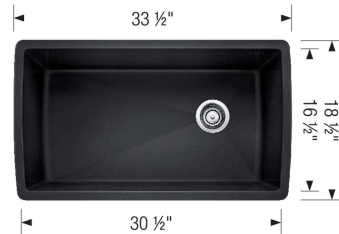

## DIAMOND SUPER SINGLE SILGRANIT

### Design and Planning Tips

- Min cabinet size: 36 in
- Bowl depth: 9,5 in ( 240.0 mm )

What is included:

Installation instructions

Cut-out template

Limited Lifetime Warranty

Undermount installation only

Minimum cabinet size: 36"

Cut-out Dimensions:

Cut-out Length: 30.75"

Cut-out Width: 16.75"

Cut-out Below Counter Depth: 10.29"

Sink Bowl Dimensions:

Sink Bowl Length (left-to-right): 30.5"

Sink Bowl Width (front-to-back): 16.5"

Sink Bowl Depth: 9.5"