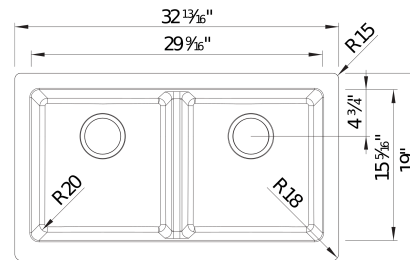

VINTERA 33 SILGRANIT

Design and Planning Tips

- Min cabinet size: 33 in (840 mm)
- Bowl depth: 9 in (229.0 mm)
- Apron front height: 6 1/2 in

What is included:

Installation instructions

Cut-out template

Limited Lifetime Warranty

Apron front installation

Minimum cabinet size: 33"

Cut-out Dimensions: custom installation. Use sink as template

Left Sink Bowl Dimensions:

Sink Bowl Length (left-to-right): 14.25"

Sink Bowl Width (front-to-back): 15.31"

Sink Bowl Depth: 9"

Right Sink Bowl Dimensions:

Sink Bowl Length (left-to-right): 14.25"

Sink Bowl Width (front-to-back): 15.31"

Sink Bowl Depth: 9"

Apron Front Depth: 6.5"

Drain hole compatible with 3.5" strainers or waste flanges

To protect from damage, this model must be shipped on a pallet.(Cannot be shipped UPS)

Codes/Standards: CSA B45.8-18/IAPMO Z403-2018