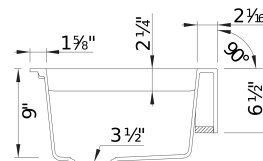

Warranty

BLANCO offers a limited lifetime warranty on all sinks and faucets, as well as a one-year warranty on all custom accessories.

Code/Standards Compliance

BLANCO sinks and faucets are third-party tested and certified to standards and listed by applicable certification bodies. For more information on individual product listings, contact our office or listing organization.

View our how-to videos to learn more about installing and caring for BLANCO products:

<https://www.blanco.com/us-en/service/how-to-videos/how-to-videos-for-sinks/>