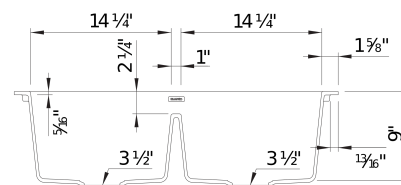

Warranty

BLANCO offers a limited lifetime warranty on all sinks and faucets, as well as a one-year warranty on all custom accessories.

Code/Standards Compliance

BLANCO sinks and faucets are third-party tested and certified to standards and listed by applicable certification bodies. For more information on individual product listings, contact our office or listing organization.

View our how-to videos to learn more about installing and caring for BLANCO products:

<https://www.blanco.com/us-en/service/how-to-videos/how-to-videos-for-sinks/>