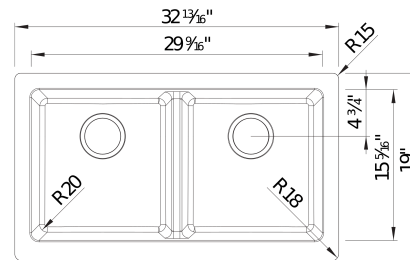

### Design and Planning Tips

- Min cabinet size: 33 in ( 840 mm )
- Bowl depth: 9 in ( 229.0 mm )
- Apron front height: 6 1/2 in

What is included:

Installation instructions  
Cut-out template  
Limited Lifetime Warranty

Apron front installation

Minimum cabinet size: 33"

Cut-out Dimensions: custom installation. Use sink as template

Left Sink Bowl Dimensions:

Sink Bowl Length (left-to-right): 14.25"

Sink Bowl Width (front-to-back): 15.31"

Sink Bowl Depth: 9"

Right Sink Bowl Dimensions:

Sink Bowl Length (left-to-right): 14.25"

Sink Bowl Width (front-to-back): 15.31"

Sink Bowl Depth: 9"

Apron Front Depth: 6.5"

Drain hole compatible with 3.5" strainers or waste flanges