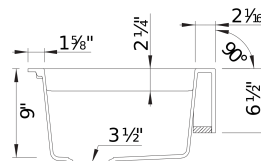

Warranty

BLANCO offers a limited lifetime warranty on all sinks and faucets, as well as a one-year warranty on all custom accessories.

Code/Standards Compliance

BLANCO sinks and faucets are third-party tested and certified to standards and listed by applicable certification bodies. For more information on individual product listings, contact our office or listing organization.

View our how-to videos to learn more about installing and caring for BLANCO products:

<https://www.blanco.com/us-en/service/how-to-videos/how-to-videos-for-sinks/>