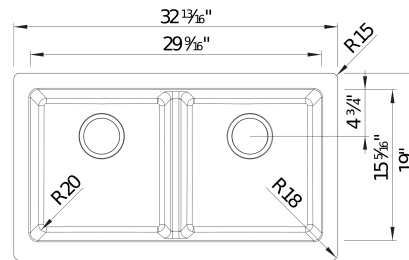

VINTERA 33 SILGRANIT

Design and Planning Tips

- Min cabinet size: 33 in (840 mm)
- Bowl depth: 9 in (229.0 mm)
- Apron front height: 6 1/2 in

What is included:

Installation instructions

Cut-out template

Limited Lifetime Warranty

Apron front installation

Minimum cabinet size: 33"

Cut-out Dimensions: custom installation. Use sink as template

Left Sink Bowl Dimensions:

Sink Bowl Length (left-to-right): 14.25"

Sink Bowl Width (front-to-back): 15.31"

Sink Bowl Depth: 9"

Right Sink Bowl Dimensions:

Sink Bowl Length (left-to-right): 14.25"

Sink Bowl Width (front-to-back): 15.31"

Sink Bowl Depth: 9"

Apron Front Depth: 6.5"

Drain hole compatible with 3.5" strainers or waste flanges

To protect from damage, this model must be shipped on a pallet.(Cannot be shipped UPS)

Codes/Standards: CSA B45.8-18/IAPMO Z403-2018