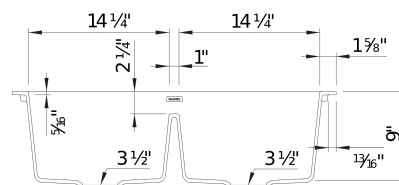

Warranty

BLANCO offers a limited lifetime warranty on all sinks and faucets, as well as a one-year warranty on all custom accessories.

Code/Standards Compliance

BLANCO sinks and faucets are third-party tested and certified to standards and listed by applicable certification bodies. For more information on individual product listings, contact our office or listing organization.

View our how-to videos to learn more about installing and caring for BLANCO products:

<https://www.blanco.com/us-en/service/how-to-videos/how-to-videos-for-sinks/>