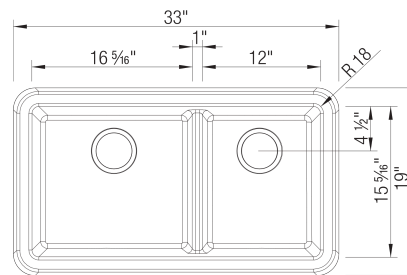

Sink Specifications

Color	SKU
Anthracite	402322
Café	402323
Metallic Gray	402325
White	402324
Cinder	402326
Truffle	402329
Concrete Gray	402330
Biscuit	402328
Coal Black	402525

Design and Planning Tips

- Min cabinet size: 36 in
- Bowl depth: 9-1/4" in
- Rim height: 10 in

What is included:

Installation instructions

Cabinet template

Limited Lifetime Warranty

Apron front installation only

Minimum cabinet size: 36"

Cut-out Dimensions: custom installation. Use sink as template

Left Sink Bowl Dimensions:

Sink Bowl Length (left-to-right): 16.31"

Sink Bowl Width (front-to-back): 15.31"

Sink Bowl Depth: 9.25"

Right Sink Bowl Dimensions:

Sink Bowl Length (left-to-right): 12"

Sink Bowl Width (front-to-back): 15.31"

Sink Bowl Depth: 9.25"

Apron Front Depth: 10"

Low Divide Height: 5.5"

Drain hole compatible with 3.5" strainers or waste flanges

To protect from damage, this model must be shipped on a pallet. (Cannot be shipped UPS)

Codes/Standards: CSA B45.8-18/IAPMO Z403-2018

Optional Accessories

3-in-1 Basket Strainer	441231
Sink Grid	237525
Floating Sink Grid	233530
Beech Cutting Board	235010

IKON 33 1³/₄ LOW DIVIDE SILGRANIT

Warranty

BLANCO offers a limited lifetime warranty on all sinks and faucets, as well as a one-year warranty on all custom accessories.

Code/Standards Compliance

BLANCO sinks and faucets are third-party tested and certified to standards and listed by applicable certification bodies. For more information on individual product listings, contact our office or listing organization.