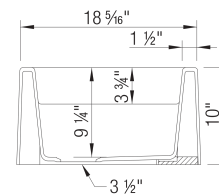

IKON 33 1³/₄ LOW DIVIDE SILGRANIT

Warranty

BLANCO offers a limited lifetime warranty on all sinks and faucets, as well as a one-year warranty on all custom accessories.

Code/Standards Compliance

BLANCO sinks and faucets are third-party tested and certified to standards and listed by applicable certification bodies. For more information on individual product listings, contact our office or listing organization.