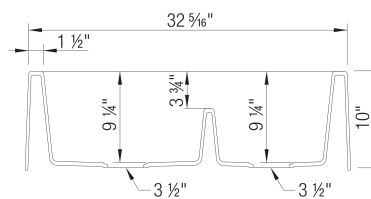

IKON 33 1³/₄ LOW DIVIDE SILGRANIT

Warranty

BLANCO offers a limited lifetime warranty on all sinks and faucets, as well as a one-year warranty on all custom accessories.

Code/Standards Compliance

BLANCO sinks and faucets are third-party tested and certified to standards and listed by applicable certification bodies. For more information on individual product listings, contact our office or listing organization.