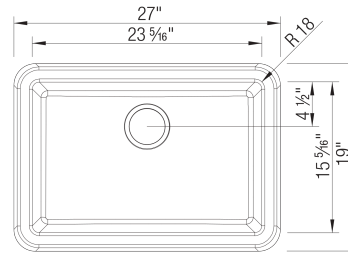

### Design and Planning Tips

- Min cabinet size: 30 in
- Bowl depth: 9,25 in ( 235.0 mm )
- Apron front height: 10 in

What is included:

Installation instructions

Cabinet template

Limited Lifetime Warranty

Apron front installation only

Minimum cabinet size: 30"

Cut-out Dimensions: custom installation. Use sink as template

Sink Bowl Dimensions:

Sink Bowl Length (left-to-right): 23.31"

Sink Bowl Width (front-to-back): 15.31"

Sink Bowl Depth: 9.25"