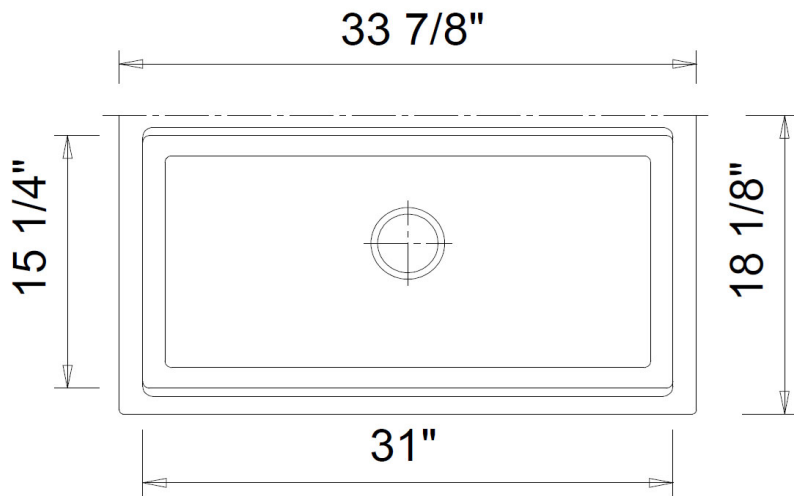

Notes:

Refer to installation instructions supplied with kitchen sink for undermount, or drop-in installations.
Templates and installation kits provided with the sink.

CAUTION: Sink is heavy! Installer must provide adequate reinforcement for all load-bearing supports in accordance with installation instructions supplied with kitchen sink. Fittings included with the fixture and must be used as directed.

IMPORTANT: Dimensions of fixtures are nominal and may vary within the range of tolerance established by ANSI standards. These measurements are subject to change or cancellation. No responsibility is assumed for use of superseded or voided pages.