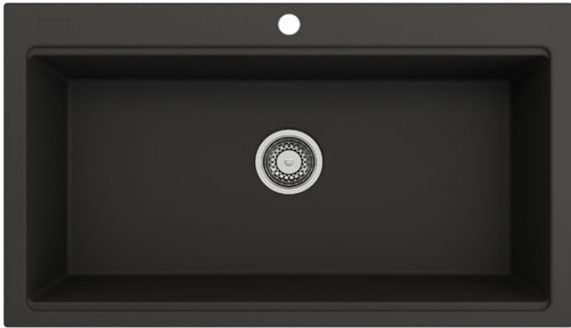

# BOCCHI

## BAVENO LUX

DUAL MOUNT SINGLE BOWL  
GRANITE KITCHEN SINK

### FEATURES:

Granite Composition: 80% natural granite and quartz microparticles, 20% acrylic resin  
Sink is finished on lip and may be installed as an undermount OR drop-in  
Pre-drilled with center faucet hole;  
additional faucet holes are pre-scored from the underside of the sink and may be drilled per installation instruction as needed  
3 1/2 inch center drain  
Compatible with garbage disposals

### DIMENSIONS:

Nominal Dimensions

34" x 20" x 9.5"

Bowl Inside Dimension:

31" x 16" x 9"