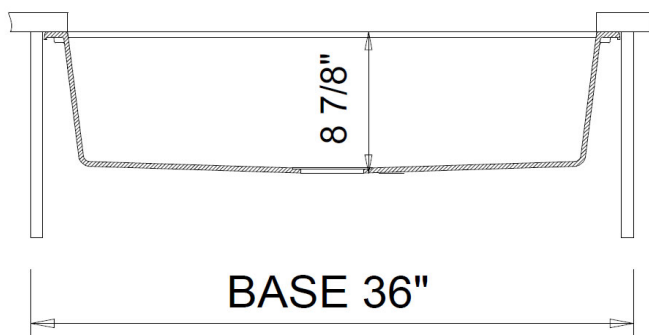

Notes:

Refer to installation instructions supplied with kitchen sink for undermount, or drop-in installations.
Templates and installation kits provided with the sink.

CAUTION: Sink is heavy! Installer must provide adequate reinforcement for all load-bearing supports in accordance with installation instructions supplied with kitchen sink. Fittings included with the fixture and must be used as directed.

IMPORTANT: Dimensions of fixtures are nominal and may vary within the range of tolerance established by ANSI standards. These measurements are subject to change or cancellation. No responsibility is assumed for use of superseded or voided pages.