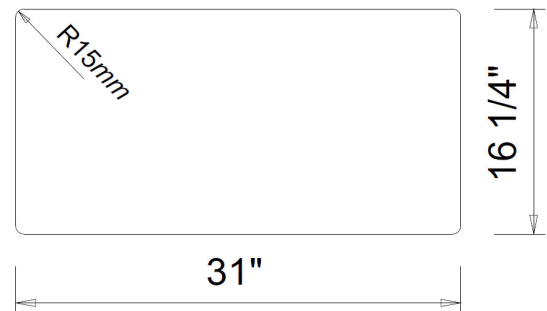

Notes:

Refer to installation instructions supplied with kitchen sink for undermount, or drop-in installations.
Templates and installation kits provided with the sink.

CAUTION: Sink is heavy! Installer must provide adequate reinforcement for all load-bearing supports in accordance with installation instructions supplied with kitchen sink. Fittings included with the fixture and must be used as directed.

IMPORTANT: Dimensions of fixtures are nominal and may vary within the range of tolerance established by ANSI standards. These measurements are subject to change or cancellation. No responsibility is assumed for use of superseded or voided pages.