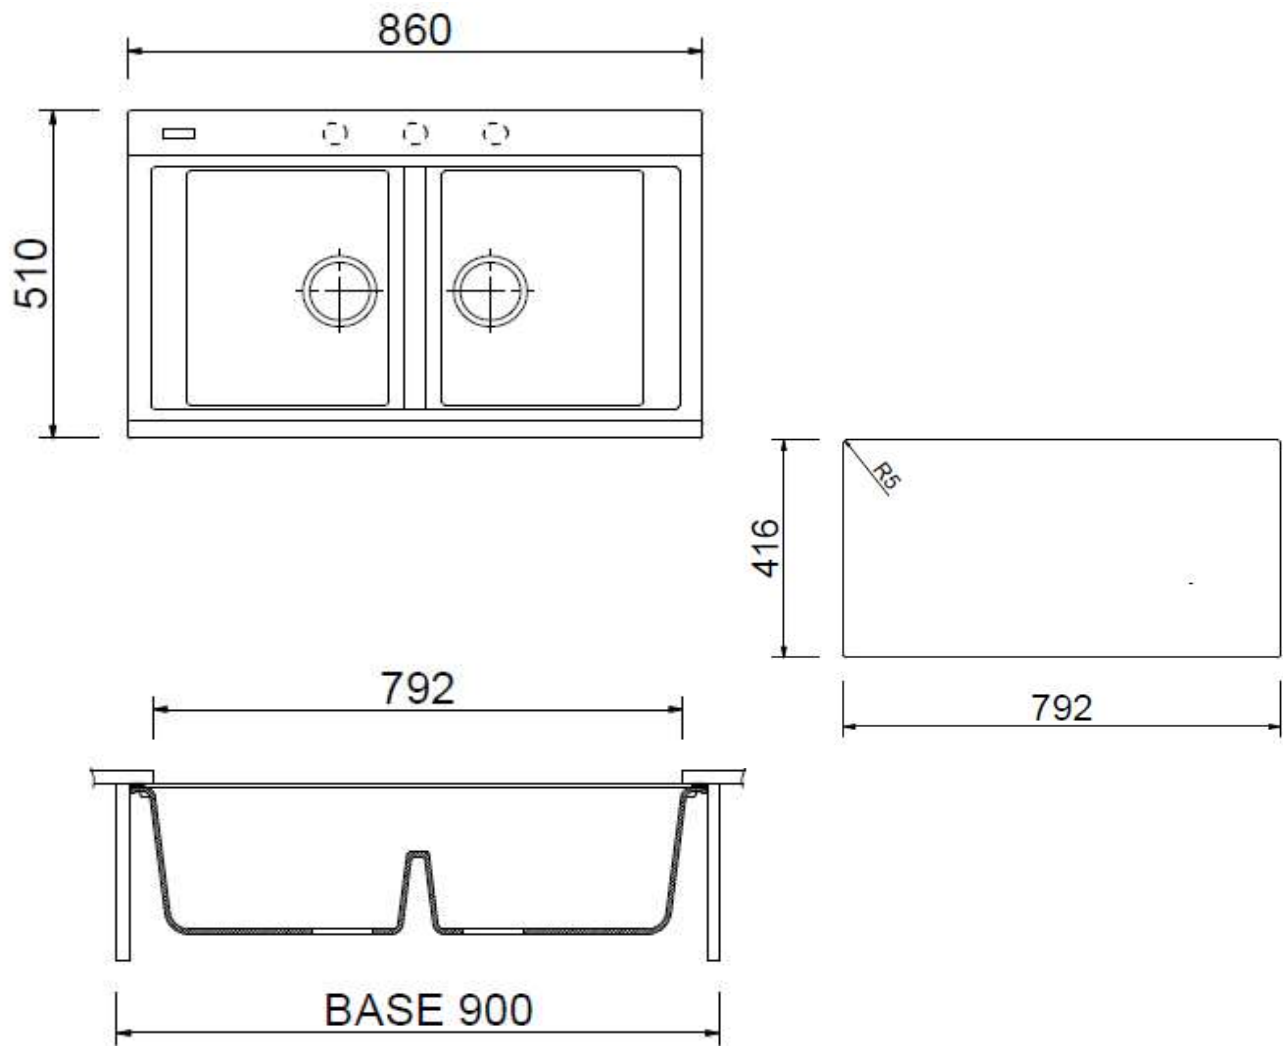

Notes:

Refer to installation instructions supplied with bathroom vessel sink installation

Due to the fireclay process, dimensions may vary. Please use the actual sink that you will be installing in order to determine the cutout dimensions.

CAUTION: Sink is heavy! Installer must provide adequate reinforcement for all load-bearing supports in accordance with installation instructions supplied with bathroom sink

IMPORTANT: Dimensions of fixtures are nominal and may vary within the range of tolerance established by ANSI standards. These measurements are subject to change or cancellation. No responsibility is assumed for use of superseded or voided pages.